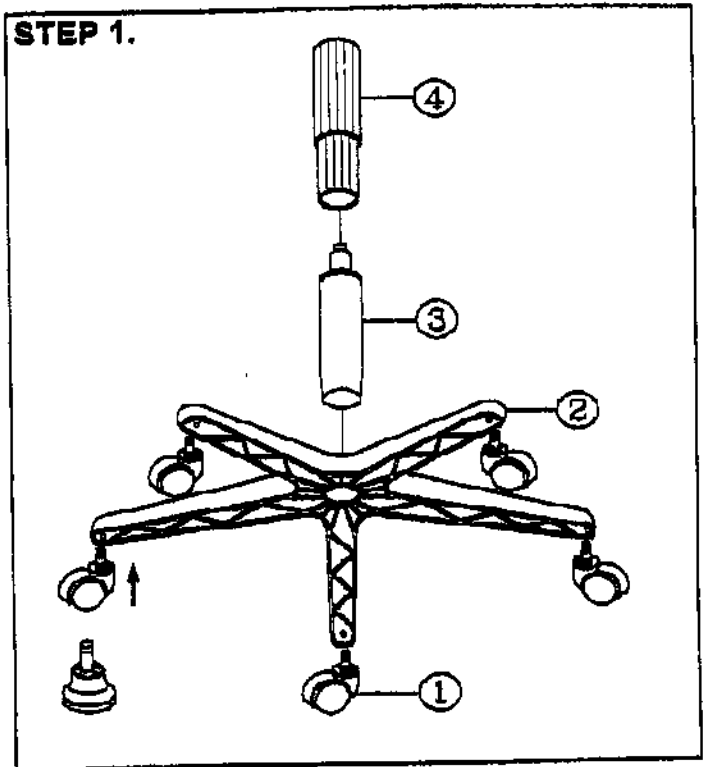

Assembly Instructions for "Utility Stool" No. DC207 A

PARTS LIST

KEY	QTY	DESCRIPTION
1	5	CASTER & GLIDE
2	1	BASE
3	1	SEAT POST
4	1	SEAT POST COVER
5	4	MECHANISM SCREW
6	1	MECHANISM
7	1	SEAT

STEP 1.

STEP 2.