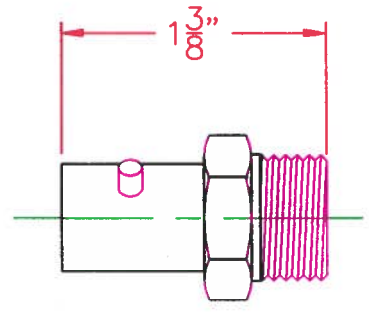

HF-187 1/4" COUPLING SLEEVE

HF-188B 1/4" COUPLER VALVE

**PAASCHE AIRBRUSH CO.**  
ESTABLISHED 1904

HF-185  
1/4" DETACHABLE COUPLING

<b>SCALE:</b> FULL	<b>DRG. NO.</b>
<b>DR. BY</b> GS	<b>DATE:</b> 6-29-05
<b>BLOCKS</b>	